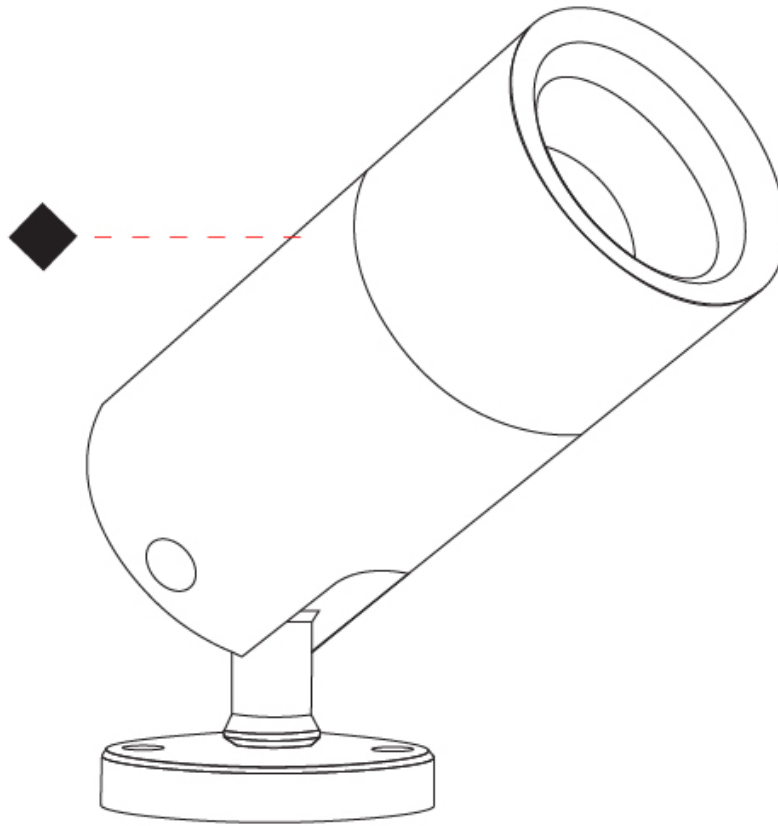

DIVERSI 60 SURFACE

E12F0004-

PROJECT _____

TYPE _____

SPECIFIER _____

QUANTITY _____

DATE _____

E