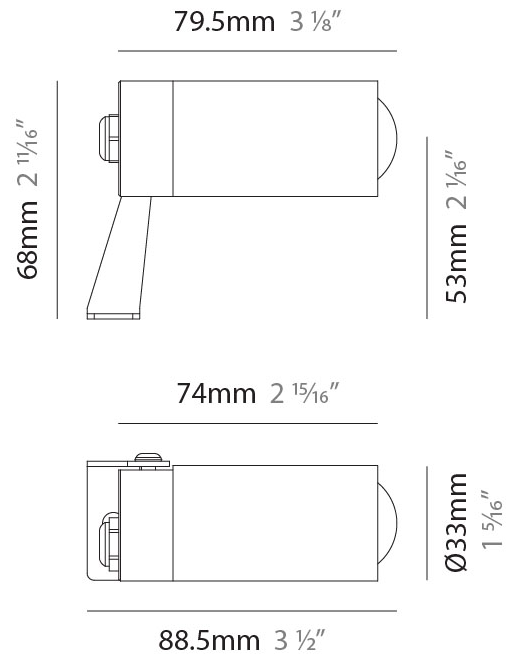

GENERAL

Series: Diversi
Subseries: Diversi 33 Zoom
Partner: Zaneen
Division: Exterior
Installation: Surface
Product Type: Flood
Mounting Location: Above Ground
Light Distribution: Adjustable

PHYSICAL

Shape: Cylinder
Diameter (mm): 33
Diameter (in): 1 ¹/₁₆
Length (mm): 88.5
Length (in): 3 ¹/₂
Height (mm): 68
Height (in): 2 ¹¹/₁₆
Weight (kg): 0.42
Weight (lbs): 0.93
Installation Requirement: Surface mounted / Spike
Diffuser: Extra clear tempered / Frosted glass 6mm
Fixture Finish: [ABA / ANA / ASB](#)
Fixture Material: Machined Anticorodal Aluminium
Cable Details: 350mm NS20N PCP 2x0.5 mm2

ELECTRICAL

Lamp Type: LED
Input Wattage (W): 2.8
Total Output Wattage (W): 2.2
Dimming: Non-Dimmable / 0-10V Dimming
Driver Included: No
Driver Location: Remote
Driver Type: Constant Voltage - 120Vac
Driver Class: Class 2
Input Voltage (V): 120
Output Voltage (V): 24

LED

Number of LEDs: 1
Color Temperature (°K): [2200 / 2700 / 3000 / 4000](#)
Max. Delivered Lumen (lm): 140 (3000K)
CRI: >90 CRI
Lamp Life (hrs): 100000

OPTICAL

Optic°: Zoom 6 - 52
Adjustability: Rotational 355°

RATINGS AND CERTIFICATIONS

Certified By: Certified for North American Standards
IP rating: IP66
IK Rating: IK08

PROJECT	
TYPE	
SPECIFIER	
QUANTITY	
DATE