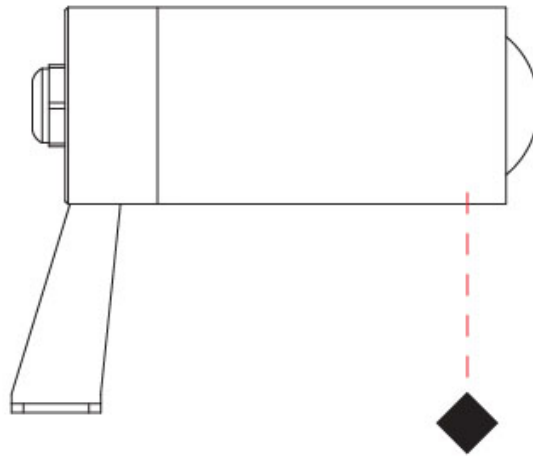

DIVERSI 33 ZOOM SURFACE

E12F0010-

PROJECT

TYPE

SPECIFIER

QUANTITY

DATE

E