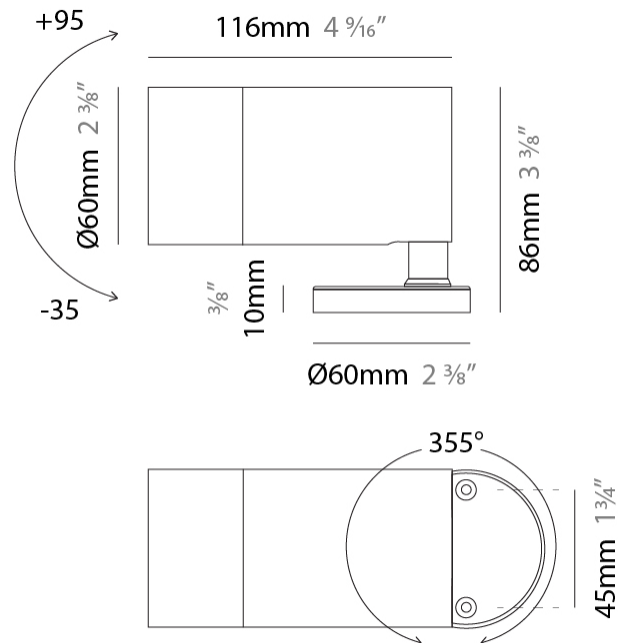

1. To build a product code in our configurator select the specify button on the base model # product page
2. To build a manual product code on this datasheet choose from the options listed below in blue font and add the suffix to the base model #

GENERAL

Series: Diversi
Subseries: Diversi 60
Partner: Zaneen
Division: Exterior
Installation: Surface
Product Type: Flood
Mounting Location: Above Ground
Light Distribution: Adjustable

PHYSICAL

Shape: Cylinder
Diameter (mm): 60
Diameter (in): 2 3/8
Height (mm): 116
Height (in): 4 9/16
Weight (kg): 0.5
Weight (lbs): 1.102
Installation Requirement: Surface mounted / Spike / Tree strap
Diffuser: Extra clear tempered / Frosted glass 6mm
Fixture Finish: ANA / ANB / ASB / PSB
Fixture Material: Machined Anticorodal Aluminium
Cable Details: 350mm NS20N PCP 2x0.5 mm2

ELECTRICAL

Lamp Type: LED
Input Wattage (W): 10.2
Total Output Wattage (W): 9
Dimming: Non-Dimmable / 0-10V Dimming
Driver Included: No
Driver Location: Remote
Driver Type: Constant Voltage - Universal
Driver Class: Class 2
Input Voltage (V): 120 - 277
Output Voltage (V): 24

LED

Number of LEDs: 1
Color Temperature (°K): 2700 / 3000 / 4000
Max. Delivered Lumen (lm): 720 (3000K)
CRI: >90 CRI
Lamp Life (hrs): 100000

OPTICAL

Optic°: 10 / 30 / 50 / 10x45 / 45x10
Beam Angle: Narrow / Medium / Wide / Elliptical

RATINGS AND CERTIFICATIONS

Certified By: Certified for North American Standards
IP rating: IP66
IK Rating: IK08